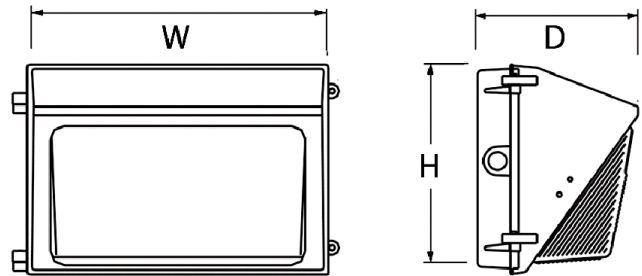

**DIMENSIONS:**

13-1/4"(W) x 9-1/2"(H) x7-1/2"(D)

**WMX-MCTP-D**  
**WMX-MCTP-D-WH**

**LED TUNEABLE NON-CUTOFF WALL PACK**

Ideal for general site lighting, alleys, loading docks, doorway, pathway and parking areas. Provides crisp, directional light.

**ELECTRICAL SPECIFICATIONS:**

- Input Wattage: 80W Max.
- Input Voltage: 120-277VAC 50/60Hz
- Power factor: >0.95
- Efficacy: 110LM/W

**HOUSING SPECIFICATIONS:**

- Die-cast aluminum with powder coat finish (Dark Bronze/White)
- Same footprint as traditional HID wall packs
- Four 1/2" hubs: 1 top, 1 on each side, 1 rear
- Mounting: Wall Mounting
- Operating temperature: -4°F ~ 104°F
- Lifespan: 70000 Hrs.

**CERTIFICATIONS: UL**

**ACCESSORY:**

MODEL	DESCRIPTION
MCTP-RC1	Remote Control for Multi-Color Temperature & Power Outdoor Fixtures (Required/one per project)

**LIGHTING SPECIFICATIONS:**

- Dimming: 0~10V Dimmable
- Lens: Prismatic borosilicate glass lens
- Chip: LUMILEDS LED
- Total lumens: 9000LM Max.
- Color temperature: 3000K~5700K
- Color rendering index: >80